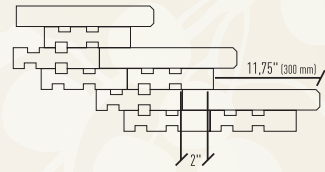

sandlewood
306001

tan
306002

earth brown
306006

shale grey
306008

rusty grey
306009

brick red
306012

limestone
306014

mojave beige
306016

champlain grey
306021

Antique Step 14"

(3060)

Cubing/pallet: 46.7 lin. ft (14.30 lin. m)

Weight/pallet: 1850 lb (839 kg)

Thickness: 2.95" (75 mm)

Texture: Split face

7 rows of 4 units per pallet

28 units per pallet

Height in (mm)	Depth in (mm)	Width in (mm)
2.95 (75)	13.77 (350)	20 (510)

STEP A

STEP B

Note: Techo-Bloc recommends gluing the top step with a concrete adhesive to ensure stability and safety.