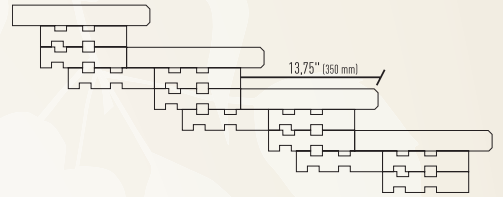

sandlewood
306001

tan
306002

earth brown
306006

shale grey
306008

rusty grey
306009

brick red
306012

limestone
306014

mojave beige
306016

champlain grey
306021

Antique Step 14"

(3060)

Cubing/pallet: 46.7 lin. ft (14.30 lin. m)

Weight/pallet: 1850 lb (839 kg)

Thickness: 2.95" (75 mm)

Texture: Split face

7 rows of 4 units per pallet

28 units per pallet

Height in (mm)	Depth in (mm)	Width in (mm)
2.95 (75)	13.77 (350)	20 (510)

STEP A

STEP B

Note: Techo-Bloc recommends gluing the top step with a concrete adhesive to ensure stability and safety.