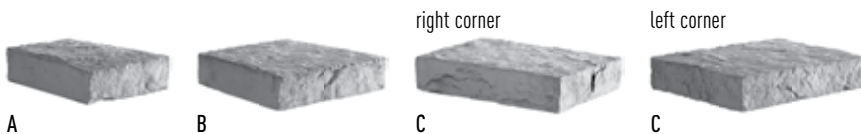

Thickness: 12" (300 mm)

Texture: Rock garden stone

2 rows per pallet, 8 units per row:

Row 1: 11.42 sq. ft (1.06 sq. m)

Row 2: 11.92 sq. ft (1.11 sq. m)

8 units of A and B per pallet

	Height in (mm)	Depth in (mm)	Width in (mm)
A	6 (152)	10 (250)	12 (300)
B	6 (152)	10 (250)	16 (400)
C	6 (152)	10 (250)	19 (480)

	Height in (mm)	Depth in (mm)	Width in (mm)
A	12 (300)	10 (250)	16 (400)
B	12 (300)	10 (250)	19 (480)

OVERVIEW OF PALLET – MURO NATURALE 6"

Each row contains 1 left corner unit and 1 right corner unit that can also be used as regular units.

OVERVIEW OF PALLET – MURO NATURALE 12"

Row 1: 5 units of 16" (400mm), 3 units of 19" (480mm)

Row 2: 3 units of 16" (400mm), 5 units of 19" (480mm)

Each corner can be used as a regular unit.
(4 right corners, 4 left corners per pallet)

> color samples for Muro Naturale 6" and 12"

Actual color samples available mid-July 2008

rock garden brown
6": 412037
12": 412137

arizona gold
6": 412038
12": 412138

Muro Cap (4130)

Cubing/pallet: 58.3 lin. ft (17.77 lin. m)
 Weight/pallet: to be determined
 Thickness: 3" (76 mm)
 Texture: Rock garden stone
 8 rows of 7.29 lin. ft (2.22 lin. m) per pallet
 16 units of each size per pallet
 The "C" units are left and right corner units.