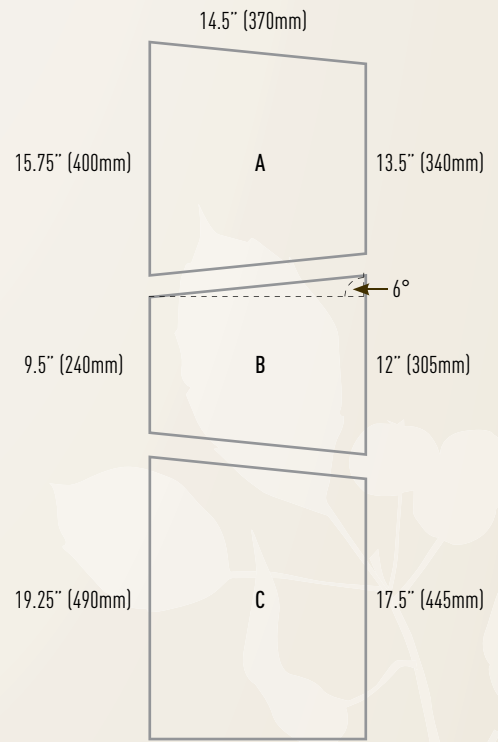

DIMENSIONS PER UNIT – MURO CAP

NEW in 2008

> color samples for Muro Cap

Actual color samples available mid-July 2008

rock garden brown
Cap: 413037

arizona gold
Cap: 413038